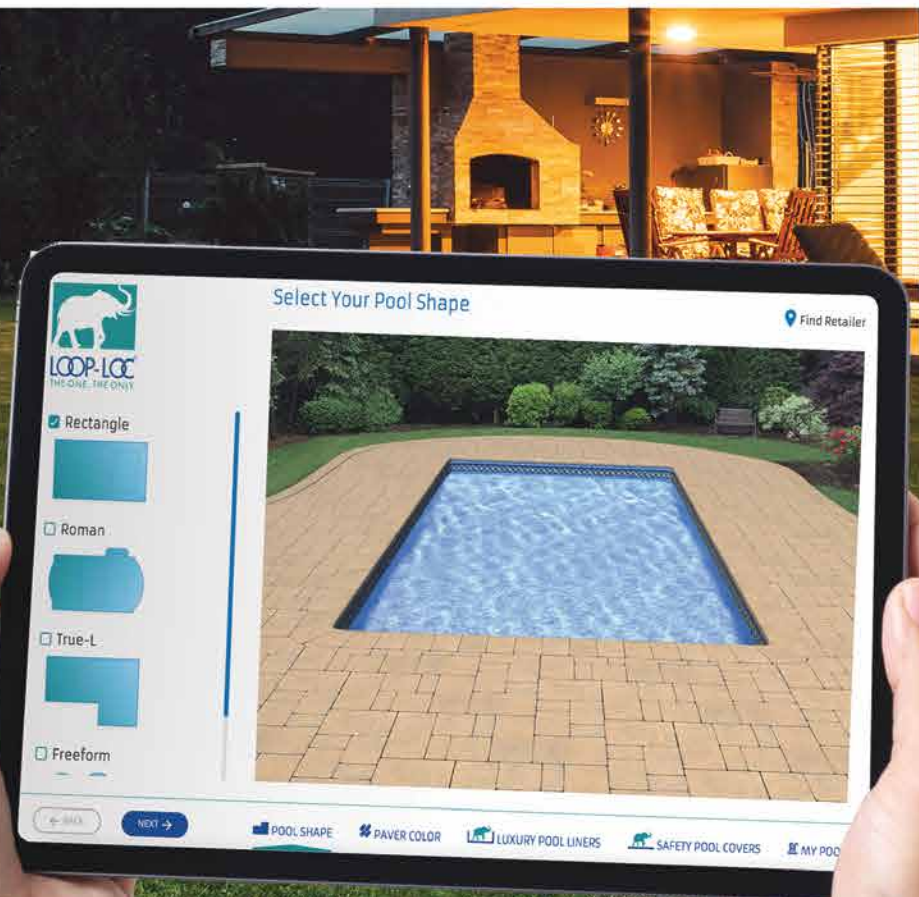

The ultimate in *fine art* for your *pool!*

A designer swimming pool liner can be the spectacular centerpiece of your backyard environment, transforming your pool into a true work of art. Choose from over 40 elegant designer patterns, all manufactured with **Clear-Loc™** Floor Seam Technology! Clear-Loc™ provides smoother, less noticeable seams that enhance the beauty of your LOOP-LOC Luxury Liner: *

- More exclusive designs than any other manufacturer
- Upgrade to a PearlEssence® or embossed liner for an even more luxurious look
- Highest quality virgin vinyl in durable 20 & 28 mil.
- Perfect fit for any pool
- Optional all-over print liners available on selected patterns
- Exclusive 20-year Pro-Rated warranty

*Please note that while we try to accurately show our patterns in terms of color and selvage edges, photos are not always exact and may not print correctly. It is highly recommended that you ask your swimming pool professional to show you a sample case containing real swatches of these patterns before placing your order. Some patterns may show seams more than others. Ask your dealer for details.

Meet **Mirage®**

Introducing **Mirage Pool® Visualizer**
Exclusively from LOOP-LOC

Now you can see how any Loop-Loc Luxury Liner or pool cover will look on your pool with our new online pool visualizer. Choose your pool shape, paver color, liner pattern, or cover color. Try as many variations as you like. You can even share the images on social media.

Simply go to LoopLoc.com/Mirage