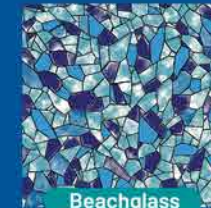

Beachglass