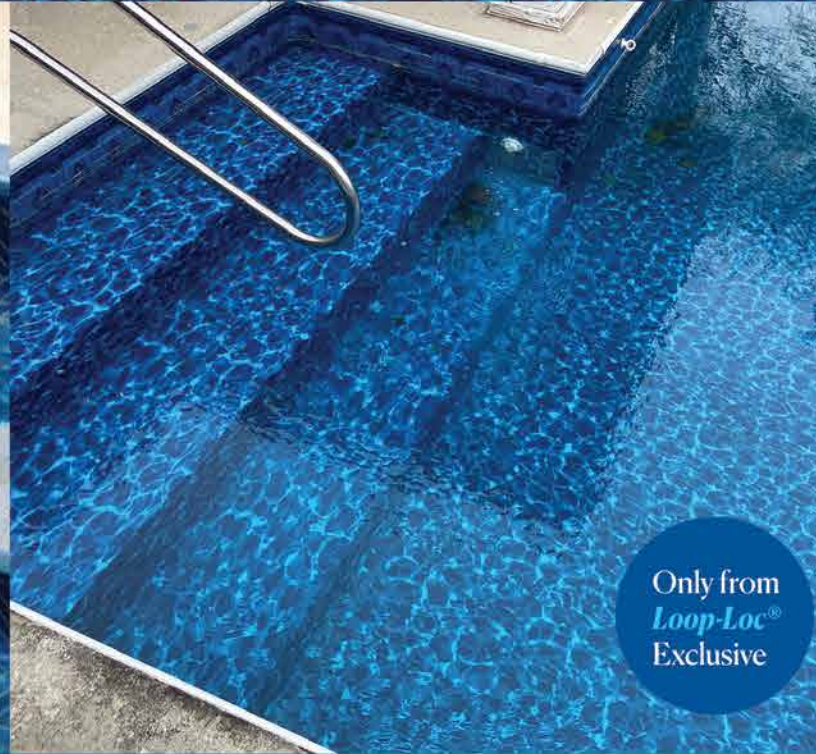

Only from
Loop-Loc®
Exclusive

Only from
Loop-Loc®
Exclusive

NANTUCKET ISLE

W/ INDIGO SEAS BOTTOM

Sophisticated and rich - yet understated. This multifaceted blue chevron border pattern is quite simply the definition of "wow factor"

STONEHAVEN

W/ INDIGO SEAS BOTTOM

Hexagons meet diamonds in this geometrically diverse border pattern that melds into a striking indigo illusion.

HD Caribbean Base/ Available in 20 & 28 mil.
Indigo Seas textured step available.
Indigo Seas pattern available in Backyard Accents products.

HD Caribbean Base/ Available in 20 & 28 mil.
Indigo Seas textured step available.
Indigo Seas pattern available in Backyard Accents products.