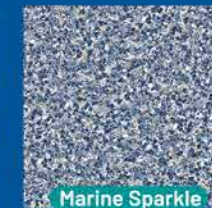

Desert Sand

Marine Sparkle