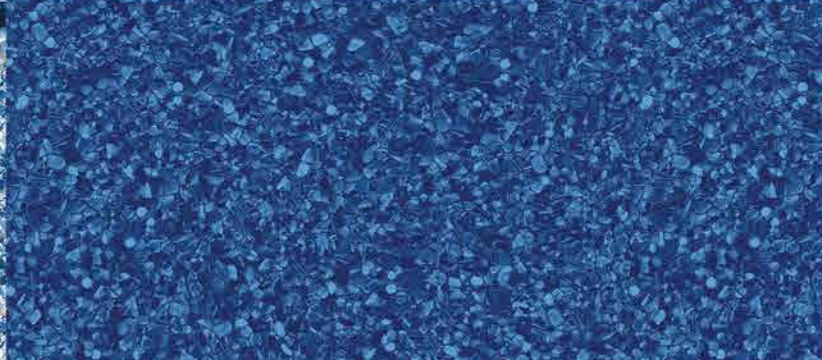

BIMINI ISLE

W/ MARINE SPARKLE BOTTOM

This Loop-Loc® exclusive combines exotic Bahamian elements with the elegant style for sparkling addition to any pool design.

White Base / Available in 20 & 28 mil.
Marine Sparkle textured step available.

Only from
Loop-Loc®
Exclusive

MYKONOS

W/ BLUE BEACH PEBBLE BOTTOM

True to the island "jewel" of the Aegean Sea for which it's named, this stunning creation brings a beautiful deep blue to your backyard retreat.

Dark Blue Base / Available in 20 & 28 mil.
Blue Beach all over pattern available in 20 & 28 mil
Blue Beach textured step available.

Only from
Loop-Loc®
Exclusive