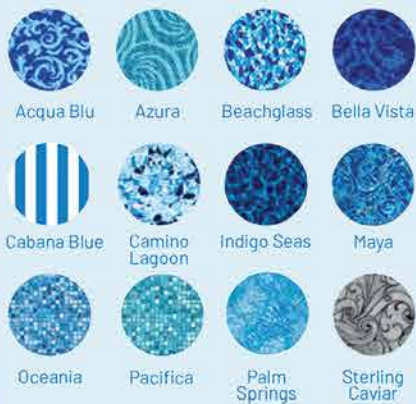

Meet **Mirage®**

Introducing **Mirage Pool® Visualizer**
Exclusively from LOOP-LOC

Now you can see how any Loop-Loc Luxury Liner or pool cover will look on your pool with our new online pool visualizer. Choose your pool shape, paver color, liner pattern, or cover color. Try as many variations as you like. You can even share the images on social media.

Simply go to LoopLoc.com/Mirage

Poolside Luxury Living.

Pillow Covers

Add a designer look and brilliant color with our elegant and luxurious cushion covers.

Available to match these
Luxury Liners patterns*

White Base/ Available in 20 & 28 mil
Oceania textured step available

PearlEssence®
Luxury Liner
Exclusive

Azura

The blue and teal colors represent the pure reflection of great wonder found in a cloudless sky. The majestic Azure palette emulates this sense of wonder, with a resulting presence of mesmerizing depth and beauty.

STONEHAVEN

W/ INDIGO SEAS BOTTOM

Hexagons meet diamonds in this geometrically diverse border pattern that melds into a striking indigo illusion.

HD Caribbean Base/ Available in 20 & 28 mil.
Indigo Seas textured step available.
Indigo Seas pattern available in Backyard Accents products.