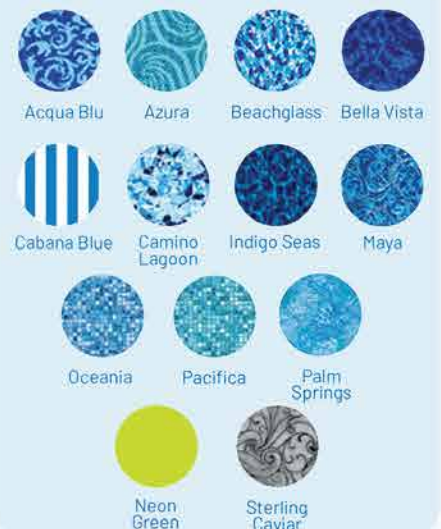

Float Cover

Beautify and enhance your outdoor style with a designer float cover. Pool foam floats, new or old, will instantly look sleek and customized and with this easy zip-on-cover.

Available to match these
Luxury Liners patterns*