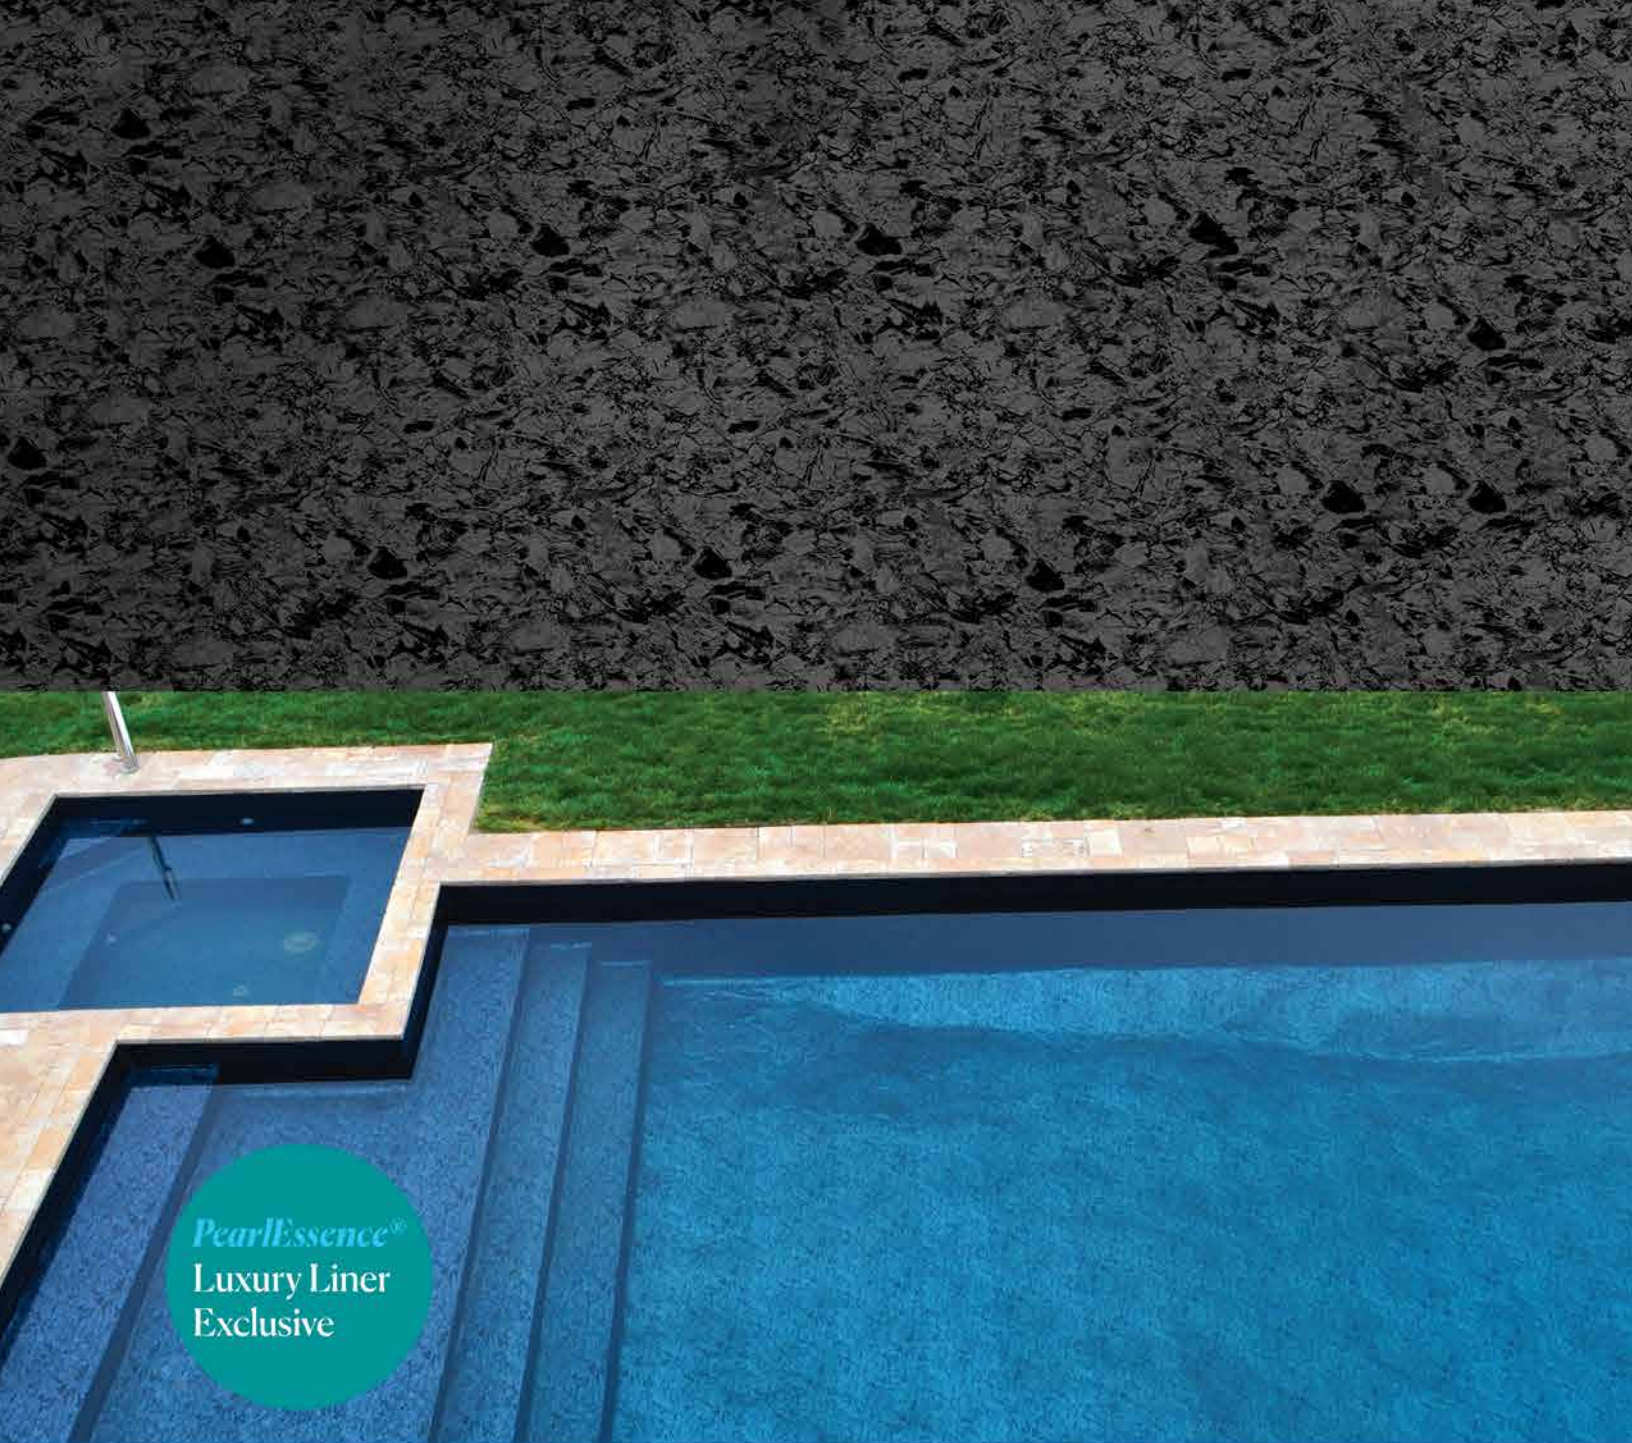

Silver Gray Base/ Available in 28 mil only.
Camino Lagoon textured step available

LOOP-LOE

Backyard Accents

PearlEssence®
Luxury Liner

PearlEssence[®]
Luxury Liner
Exclusive

PLATINUM ONYX

This **PearlEssence**[®] pattern will dress your oasis in sleek and silvery tones; a shimmery, sophisticated look that perfectly matches pool aesthetics to those of fine couture.