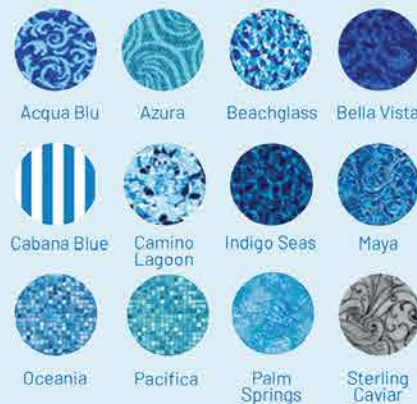

Pool & Beach Towel

These beautifully designed towels are soft on one side and ultra-absorbent on the other and will elevate your outdoor decor.

Available to match these
Luxury Liners patterns*