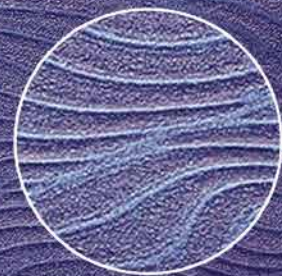

ROYAL NAVY GLISTENING PALMS

Glistening Palms, infused with blue **PearlEssence**® inks convey the sparkle and illusion of motion. You can practically hear the soothing rustle of palm leaves in the breeze.

Navy Blue Base/ Available in 28 mil only.
Fully textured.

*Embossed
Collection
Exclusive*

See & Feel Embossed Texture