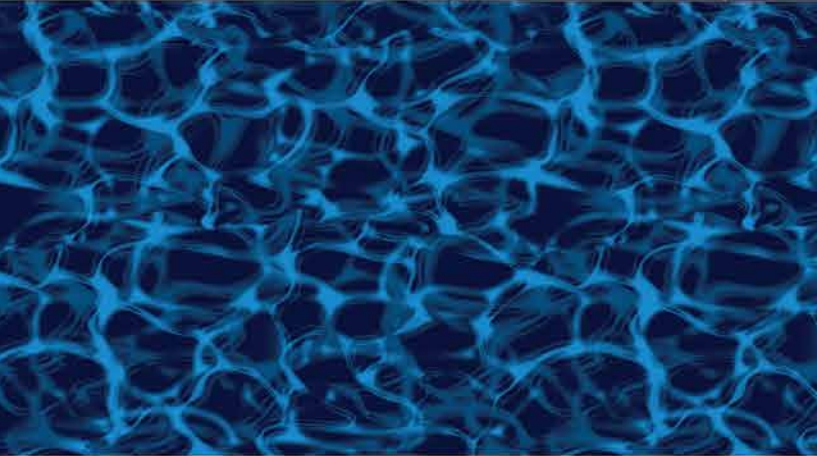

Only from
Loop-Loc®
Exclusive

Only from
Loop-Loc®
Exclusive

NANTUCKET ISLE

W/ INDIGO SEAS BOTTOM

Sophisticated and rich - yet understated. This multifaceted blue chevron border pattern is quite simply the definition of "wow factor"

STONEHAVEN

W/ INDIGO SEAS BOTTOM

Hexagons meet diamonds in this geometrically diverse border pattern that melds into a striking indigo illusion.

HD Caribbean Base/ Available in 20 & 28 mil.
Indigo Seas textured step available.
Indigo Seas pattern available in Backyard Accents products.

HD Caribbean Base/ Available in 20 & 28 mil.
Indigo Seas textured step available.
Indigo Seas pattern available in Backyard Accents products.