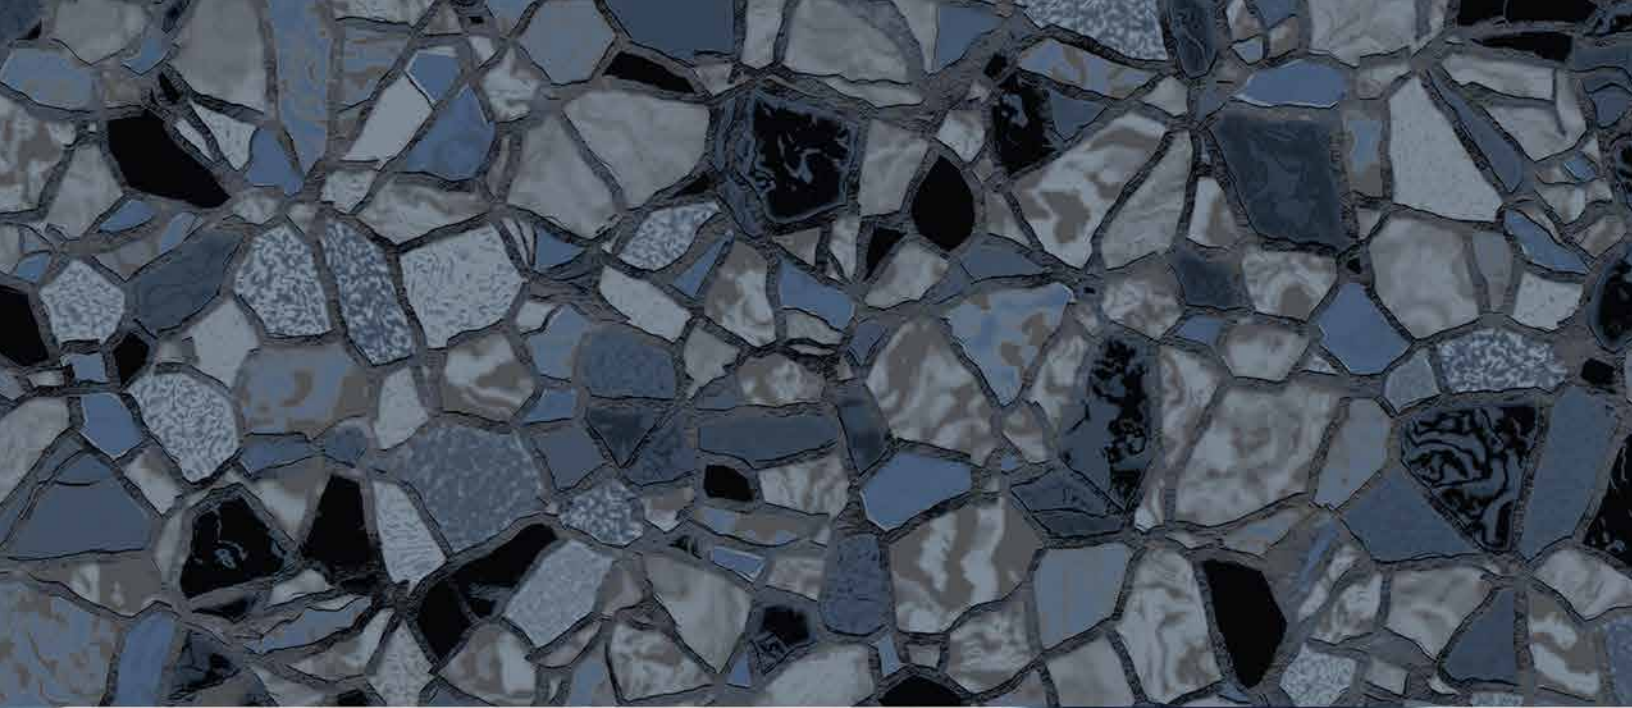

PearlEssence®
Luxury Liner

QUARTZ FLAGSTONE

A unique interpretation in this incredible recreation of a hand-laid flagstone walkway. Infused with blue iridescent inks, it's a defiantly different **PearlEssence**® pattern.

Dark Gray Base/ Available in 28 mil only.
Quartz Flagstone textured step available