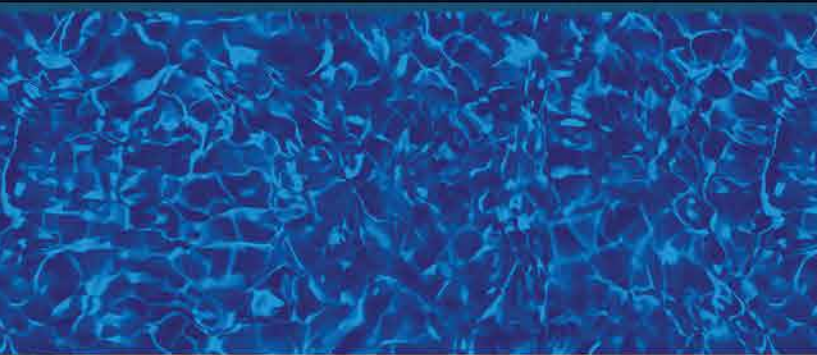

*Cherished
Favorites*

Only from
Loop-Loc®
Exclusive

MESSINA W/ AEGEAN SEA BOTTOM

This gorgeous selection echoes the breathtaking blue waters and masterful stonework of its namesake Sicilian port.

Brilliant Blue Base / Available in 20 & 28 mil.
Aegean Sea textured step available.

CAMBRIDGE W/ DESERT SAND BOTTOM

The wondrous colors of the ocean depths are captured in all their shimmering beauty in this glistening liner design.

Tan Base/ Available in 20 & 28 mil.
Desert Sand all over pattern available in 28 mil only.
Desert Sand textured step available.