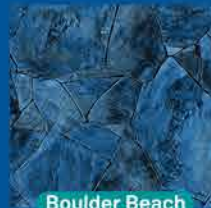

SUMMERSTONE BLUE

Pale Blue Base / Available in 28 mil only.
Summerstone Blue textured step available

TEXTURED PATTERNS

Textured Patterns available in 26 mil. for pool step and bench applications.

Acqua Blu

Aegean Sea

Aquarius

Azura

Beachglass

Bella Vista

Blue Beach Pebble

Blue Grotto

Boulder Beach