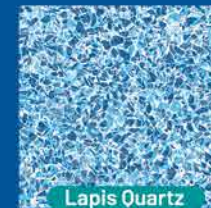

Caribbean Teal

Lapis Quartz