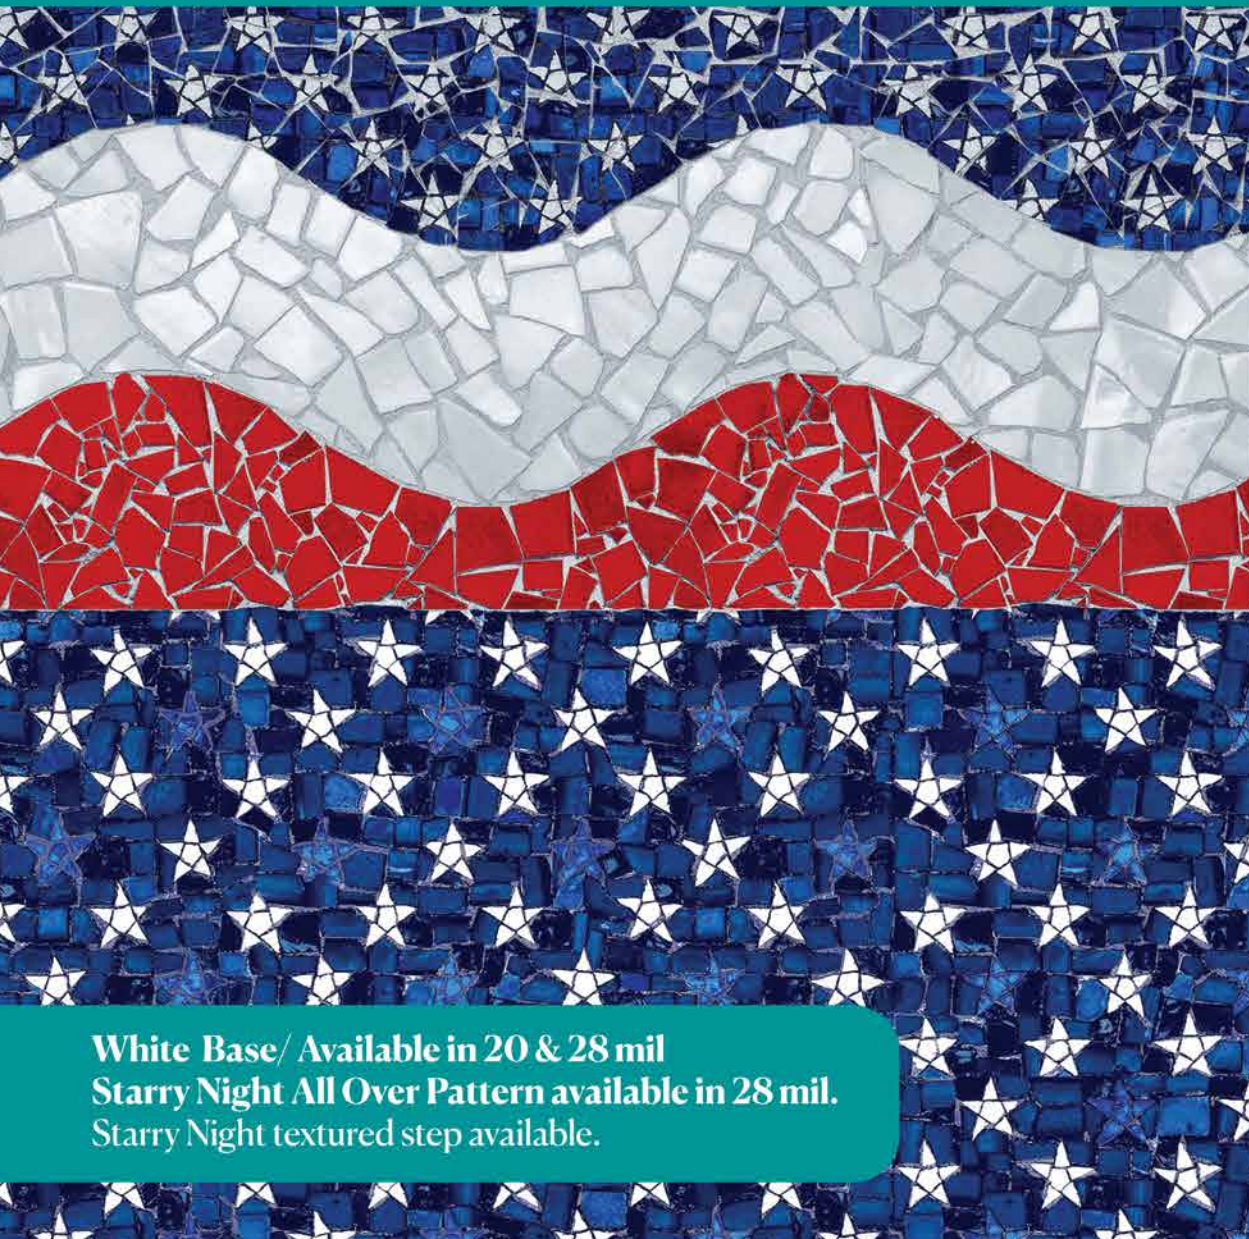

White Base/ Available in 20 & 28 mil
Starry Night All Over Pattern available in 28 mil.
Starry Night textured step available.

*Boutique
Collection
Exclusive*

White Base/ Available in 20 & 28 mil
Palm Springs textured step available