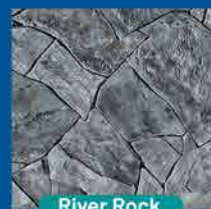

Mosaic Ocean

River Rock