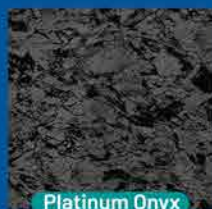

SUMMERSTONE BLUE

Pale Blue Base / Available in 28 mil only.
Summerstone Blue textured step available

TEXTURED PATTERNS

Textured Patterns available in 26 mil. for pool step and bench applications.

Acqua Blu

Marine Sparkle

Maya

Meribella Seas

Mosaic Ocean

Oceania

Pacifica

Palm Springs

Platinum Onyx

SOLID PATTERNS

Arctic White / Available in 28 mil only.

European Blue / Available in 28 mil only.

Light Gray / Available in 28 mil only.

Montauk Blue / Available in 20 mil and 28 mil.

Steel Gray / Available in 20 mil only.